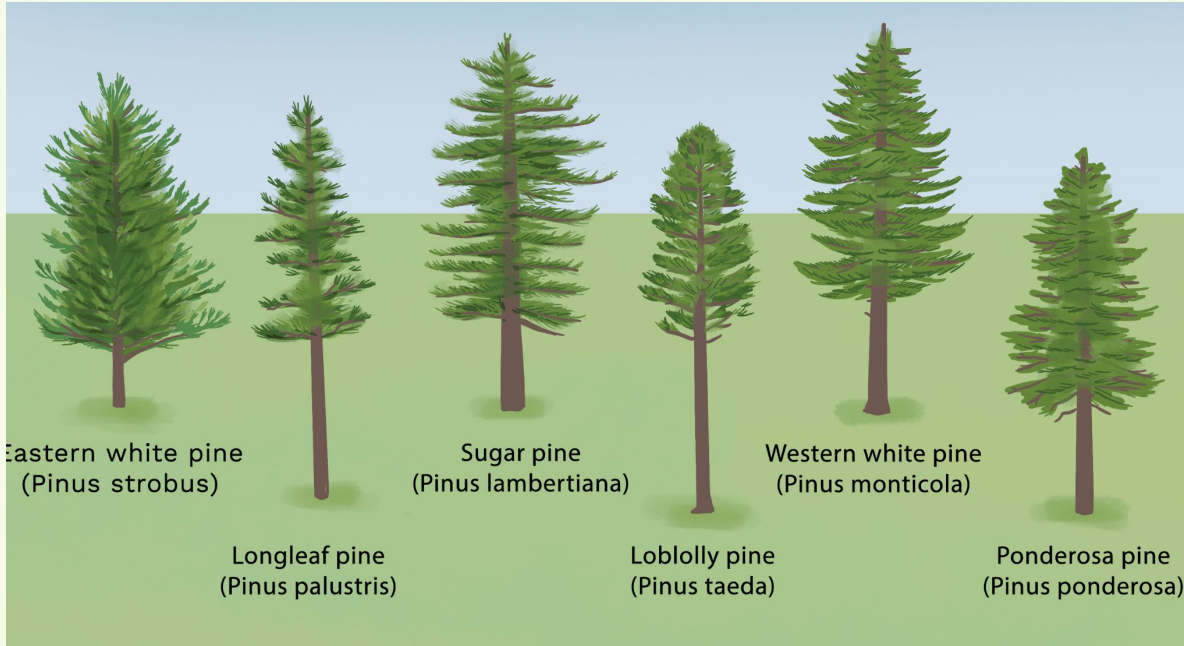

CURIOSITIES